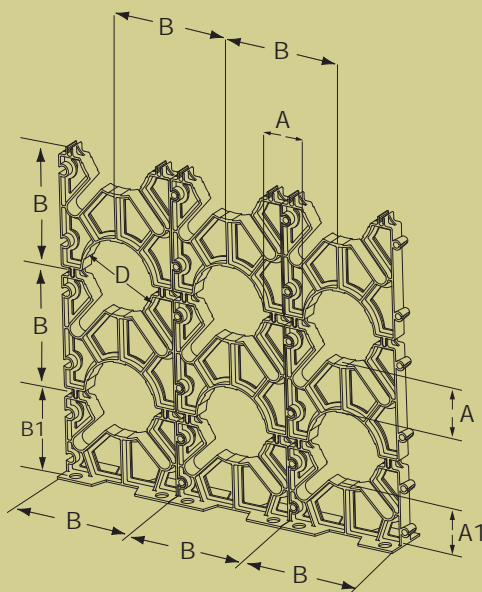

DUCT SPACERS

FEATURES

- Integral holes offering base spacer fastening & stabilization
- Molded rebar slots allowing quick & efficient installation of full length rebar

PRODUCT INFORMATION BULLETIN

Kraloy offers a wide range of duct spacers to suit all your underground needs. Our duct spacers offer consistent operation, stability and relieve direct stress for duct materials that have to be encased in concrete.

Interlocking Spacer Assembly Dimensions

Dimension (in)	A	A1	B	B1
2 x 1-1/2	1-1/2	3	3-15/16	4-7/32
2 x 2	2	3	4-7/16	4-7/32
2 x 3	3	3	5-7/16	4-7/32
3 x 2	2	3	5-5/8	4-25/32
4 x 2	2	3-1/16	6-5/8	5-3/8
4 x 3	3	3-1/16	7-5/8	5-3/8
5 x 2	2-3/16	3-3/16	7-13/16	6
5 x 3	3-3/16	3-3/16	8-7/8	6

* Do not have rebar slots or base holes

Intermediate Vertical-Lok Spacers

Dimension (in)	Part Number	Product Code	Std Package
2 x 1-1/2	IV2015	029550	200
2 x 2	IV2020	029551	200
2 x 3	IV2030	029552	150
* 3 x 1-1/2	IV3015	029553	250
3 x 2	IV3020	029554	100
3 x 3	IV3030	029555	160
* 4 x 1	IV4010	029556	250
4 x 1-1/2	IV4015	029557	180
4 x 2	IV4020	029558	100
4 x 3	IV4030	029559	60
* 5 x 1-1/2	IV5015	029560	140
5 x 2	IV5020	029561	60
5 x 3	IV5030	029562	60
6 x 1-1/2	IV6015	029563	100
6 x 2	IV6020	029564	100
6 x 3	IV6030	029565	40
* 8 x 2	IV8020	029294	60

* Do not have rebar slots or base holes

Base Vertical-Lok Spacers

Dimension (in)	Part Number	Product Code	Std Package
2 x 1-1/2	BV2015	029566	150
2 x 2	BV2020	029567	150
2 x 3	BV2030	029568	100
* 3 x 1-1/2	BV3015	029569	250
3 x 2	BV3020	029570	100
3 x 3	BV3030	029571	190
* 4 x 1	BV4010	029572	250
4 x 1-1/2	BV4015	029573	180
4 x 2	BV4020	029574	80
4 x 3	BV4030	029575	60
* 5 x 1-1/2	BV5015	029576	140
5 x 2	BV5020	029577	60
5 x 3	BV5030	029578	50
6 x 1-1/2	BV6015	029579	100
6 x 2	BV6020	029580	100
6 x 3	BV6030	029581	40
* 8 x 2	BV8020	029293	50