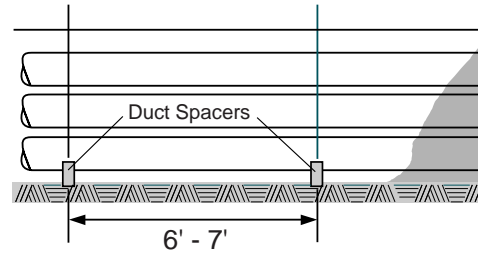

Interlocking Spacer Assembly Dimensions

Dimension (in)	A	A1	B	B1
2 x 1-1/2	1-1/2	3	3-15/16	4-7/32
2 x 2	2	3	4-7/16	4-7/32
2 x 3	3	3	5-7/16	4-7/32
3 x 2	2	3	5-5/8	4-25/32
4 x 2	2	3-1/16	6-5/8	5-3/8
4 x 3	3	3-1/16	7-5/8	5-3/8
5 x 2	2-3/16	3-3/16	7-13/16	6
5 x 3	3-3/16	3-3/16	8-7/8	6

Kraloy® is a trademark of Multi Fittings Corp.

Recommended
Distance:
6' - 7'

Utility Duct Spacers*

Dimension (in)	A	B	E	F
3 x 1-1/2	5.130	4.615	3,000	1.50
3 x 3	6.630	4.615	3,000	3.00
4 x 1	5.630	4.060	1,750	1.00
4 x 1-1/2	6.130	5.315	3,000	1.50
5 x 1-1/2	7.325	6.900	3,000	1.50
6 x 1-1/2	8.230	6.375	3,000	1.50

* Do not have rebar slots or base holes

Intermediate Vertical-Lok Spacers

Dimension (in)	Part Number	Product Code	Std Package
2 x 1-1/2	IV2015	029550	200
2 x 2	IV2020	029551	200
2 x 3	IV2030	029552	150
* 3 x 1-1/2	IV3015	029553	250
3 x 2	IV3020	029554	100
3 x 3	IV3030	029555	160
* 4 x 1	IV4010	029556	250
4 x 1-1/2	IV4015	029557	180
4 x 2	IV4020	029558	100
4 x 3	IV4030	029559	60
* 5 x 1-1/2	IV5015	029560	140
5 x 2	IV5020	029561	60
5 x 3	IV5030	029562	60
6 x 1-1/2	IV6015	029563	100
6 x 2	IV6020	029564	100
6 x 3	IV6030	029565	40
* 8 x 2	IV8020	029294	60