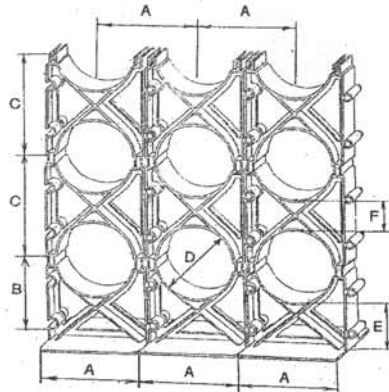

Interlocking Spacer Assembly Dimensions

Dimension (in)	A	A1	B	B1
2 x 1-1/2	1-1/2	3	3-15/16	4-7/32
2 x 2	2	3	4-7/16	4-7/32
2 x 3	3	3	5-7/16	4-7/32
3 x 2	2	3	5-5/8	4-25/32
4 x 2	2	3-1/16	6-5/8	5-3/8
4 x 3	3	3-1/16	7-5/8	5-3/8
5 x 2	2-3/16	3-3/16	7-13/16	6
5 x 3	3-3/16	3-3/16	8-7/8	6

KRALOY®
The Fitting Choice

Toll Free: (800) 265-1815

Direct: (519) 681-2140

www.kraloyfittings.com

Products are manufactured by IPEX Electrical Inc. and distributed by Kraloy, a division of Multi Fittings Corp.

Kraloy® is a trademark of Multi Fittings Corp.

Recommended
Distance:
6' - 7'

Utility Duct Spacers*

Dimension (in)	A	B	E	F
3 x 1-1/2	5.130	4.615	3,000	1.50
3 x 3	6.630	4.615	3,000	3.00
4 x 1	5.630	4.060	1,750	1.00
4 x 1-1/2	6.130	5.315	3,000	1.50
5 x 1-1/2	7.325	6.900	3,000	1.50
6 x 1-1/2	8.230	6.375	3,000	1.50

* Do not have rebar slots or base holes

Intermediate Vertical-Lok Spacers

Dimension (in)	Part Number	Product Code	Std Package
2 x 1-1/2	IV2015	029550	200
2 x 2	IV2020	029551	200
2 x 3	IV2030	029552	150
* 3 x 1-1/2	IV3015	029553	250
3 x 2	IV3020	029554	100
3 x 3	IV3030	029555	160
* 4 x 1	IV4010	029556	250
4 x 1-1/2	IV4015	029557	180
4 x 2	IV4020	029558	100
4 x 3	IV4030	029559	60
* 5 x 1-1/2	IV5015	029560	140
5 x 2	IV5020	029561	60
5 x 3	IV5030	029562	60
6 x 1-1/2	IV6015	029563	100
6 x 2	IV6020	029564	100
6 x 3	IV6030	029565	40
* 8 x 2	IV8020	029294	60