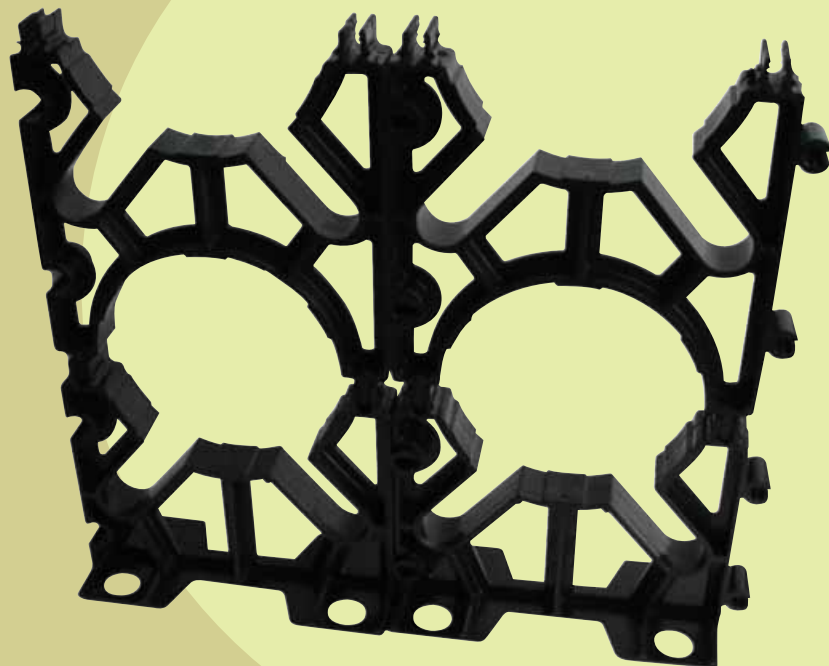

DUCT SPACERS

FEATURES

- Integral holes offering base spacer fastening & stabilization
- Molded rebar slots allowing quick & efficient installation of full length rebar

PRODUCT INFORMATION BULLETIN

Kraloy offers a wide range of duct spacers to suit all your underground needs. Our duct spacers offer consistent operation, stability and relieve direct stress for duct materials that have to be encased in concrete.

Interlocking Spacer Assembly Dimensions

Dimension (in)	A	A1	B	B1
2 x 1-1/2	1-1/2	3	3-15/16	4-7/32
2 x 2	2	3	4-7/16	4-7/32
2 x 3	3	3	5-7/16	4-7/32
3 x 2	2	3	5-5/8	4-25/32
4 x 2	2	3-1/16	6-5/8	5-3/8
4 x 3	3	3-1/16	7-5/8	5-3/8
5 x 2	2-3/16	3-3/16	7-13/16	6
5 x 3	3-3/16	3-3/16	8-7/8	6

Kraloy® is a trademark of Multi Fittings Corp.

Recommended
Distance:
6' - 7'

Utility Duct Spacers*

Dimension (in)	A	B	E	F
3 x 1-1/2	5.130	4.615	3,000	1.50
3 x 3	6.630	4.615	3,000	3.00
4 x 1	5.630	4.060	1,750	1.00
4 x 1-1/2	6.130	5.315	3,000	1.50
5 x 1-1/2	7.325	6.900	3,000	1.50
6 x 1-1/2	8.230	6.375	3,000	1.50

* Do not have rebar slots or base holes

Intermediate Vertical-Lok Spacers

Dimension (in)	Part Number	Product Code	Std Package
2 x 1-1/2	IV2015	029550	200
2 x 2	IV2020	029551	200
2 x 3	IV2030	029552	150
* 3 x 1-1/2	IV3015	029553	250
3 x 2	IV3020	029554	100
3 x 3	IV3030	029555	160
* 4 x 1	IV4010	029556	250
4 x 1-1/2	IV4015	029557	180
4 x 2	IV4020	029558	100
4 x 3	IV4030	029559	60
* 5 x 1-1/2	IV5015	029560	140
5 x 2	IV5020	029561	60
5 x 3	IV5030	029562	60
6 x 1-1/2	IV6015	029563	100
6 x 2	IV6020	029564	100
6 x 3	IV6030	029565	40
* 8 x 2	IV8020	029294	60