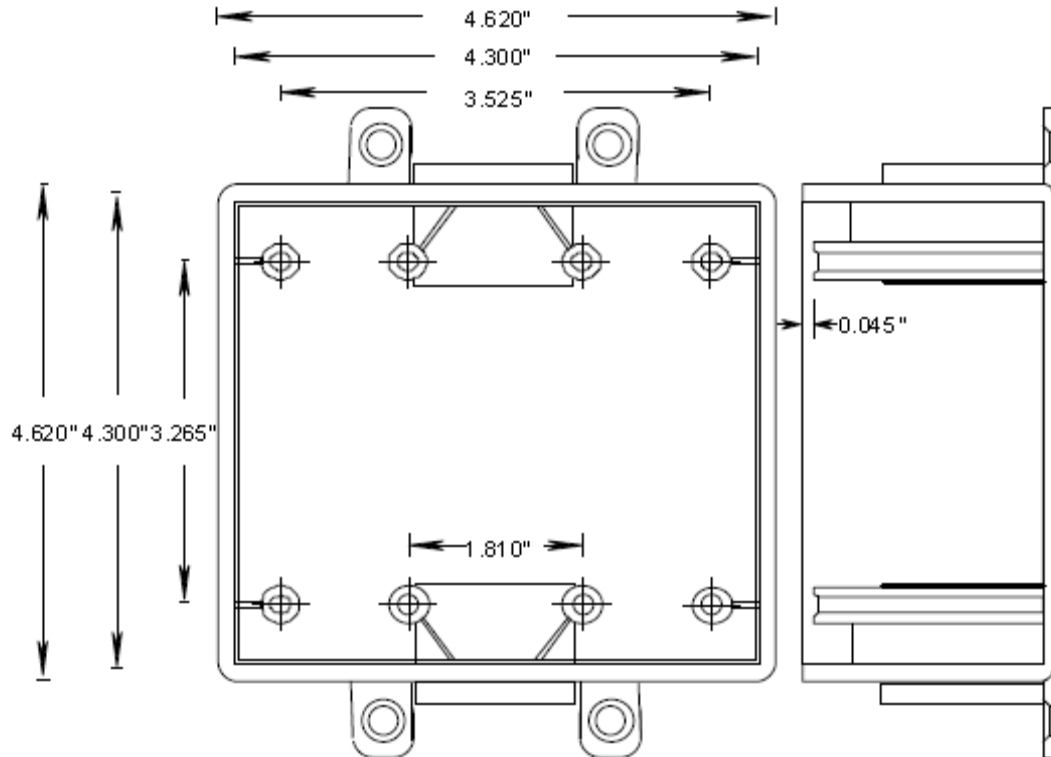

CSA, ULI

RIGID PVC CONDUIT FITTINGS - KRALOY

FSC-2-050710 DOUBLE GANG BOXES,
278083

ISSUE DATE:

DATE D'EMISSION: 2009 11 30

SUPERCEDES:

REPLACE: 2007 01 30

3

Wall thickness = 0.152 in. (or 3.8 mm)
Volume = 37.0 cu.in. (606.8 cu.mm)

COMPONENTS

DESCRIPTION	PART NUMBER	SIZE	QUANTITY
REDUCER BUSHINGS	097554	3/4 X 1/2	2
REDUCER BUSHINGS	097979	1 X 3/4	2