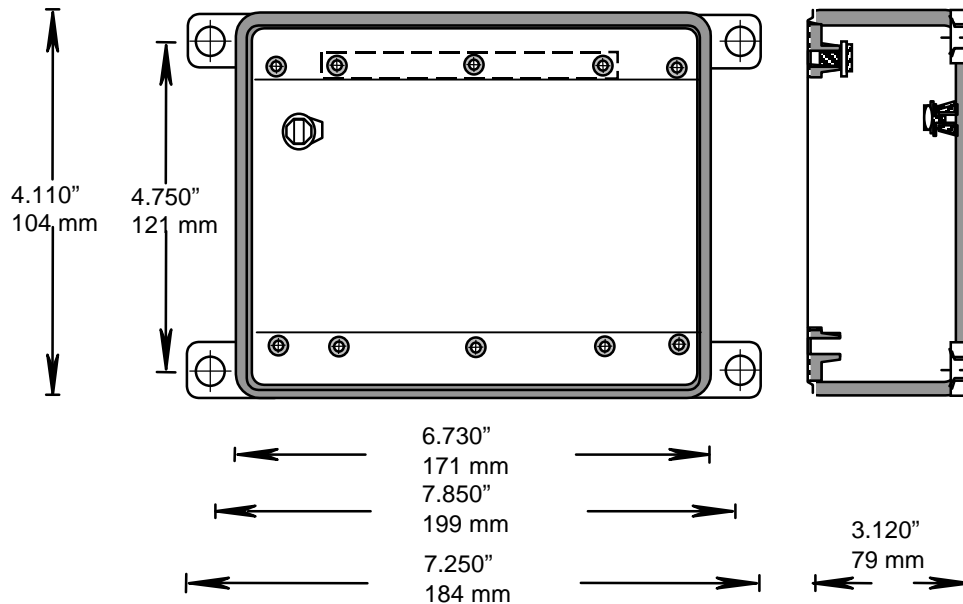

CSA, ULI

RIGID PVC CONDUIT FITTINGS - KRALOY

FD3 TRIPLE GANG DEEP BOXES, 278069

ISSUE DATE:

DATE D'EMISSION: 2002 08 30

SUPERCEDES:

REPLACE:

0

Wall thickness for all boxes=0.188 in. (or 4.8mm)

PRODUCT CODE	PART NUMBER	VOLUME	
		(cubic in)	(cubic mm)
278069	FD3	72.0	1178.0

INSERTS AND GROUND CLIP

DESCRIPTION	PART NUMBER	SIZE	QUANTITY
REGULAR INSERT	072537	6-32	7
COLLAR INSERT	072536	6-32	3
REGULAR INSERT	072539	10-32	1
BRASS WASHER	072546	BW5	1
LONG JUMPER STRAP	072545	3	1
HEX HEAD GREEN SCREW	072511	10-32 X 5/16	1
GROUND WIRE	072535	3 1/2	1

Filename: KRALOY-71.doc
Directory: \\Bersrvbdc\bergen\QC MANUAL
Template: C:\Documents and Settings\joelau\Application
Data\Microsoft\Templates\Normal.dot
Title: SOCKET DIMENSION
Subject:
Author: joe lau
Keywords:
Comments:
Creation Date: 8/22/2002 1:33 PM
Change Number: 2
Last Saved On: 8/22/2002 1:33 PM
Last Saved By: Joe Lau
Total Editing Time: 0 Minutes
Last Printed On: 8/8/2005 12:24 PM
As of Last Complete Printing
Number of Pages: 1
Number of Words: 67 (approx.)
Number of Characters: 388 (approx.)