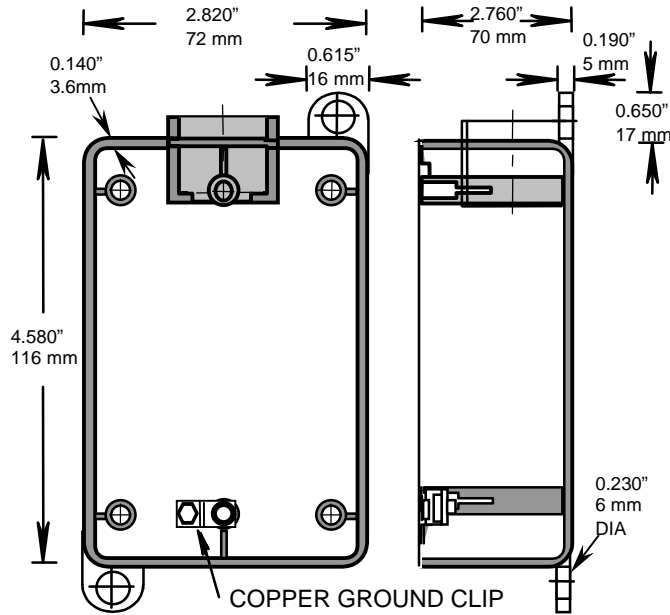

CSA, ULI

RIGID PVC CONDUIT FITTINGS - KRALOY

FSED10 SINGLE GANG BOXES PC, 178058  
FSED050710 SINGLE GANG BOXES, 278050

ISSUE DATE:  
DATE D'EMISSION: 2004 01 15

SUPERCEDES:  
REPLACE: 2003 01 15

**COMPONENTS**

DESCRIPTION	PART NUMBER	SIZE	QUANTITY
REGULAR INSERT	072537	6-32	6
COLLAR INSERT	072536	6-32	2
SCREW(HEXHEAD COMB)WITH GROUND CLIP	072512	10-32 X 5/16	1
REDUCER BUSHINGS*	097554	3/4 X 1/2	1
REDUCER BUSHINGS*	097979	1X 3/4	1

Not applicable to 178057, for Pacific Circle

Filename: KRALOY-73.doc  
Directory: \\Bersrvbdc\bergen\QC MANUAL  
Template: C:\Documents and Settings\joelau\Application  
Data\Microsoft\Templates\Normal.dot  
Title: SOCKET DIMENSION  
Subject:  
Author: joe lau  
Keywords:  
Comments:  
Creation Date: 8/22/2002 12:27 PM  
Change Number: 7  
Last Saved On: 1/19/2004 12:21 PM  
Last Saved By: Joe Lau  
Total Editing Time: 6 Minutes  
Last Printed On: 8/8/2005 12:24 PM  
As of Last Complete Printing  
Number of Pages: 1  
Number of Words: 47 (approx.)  
Number of Characters: 274 (approx.)