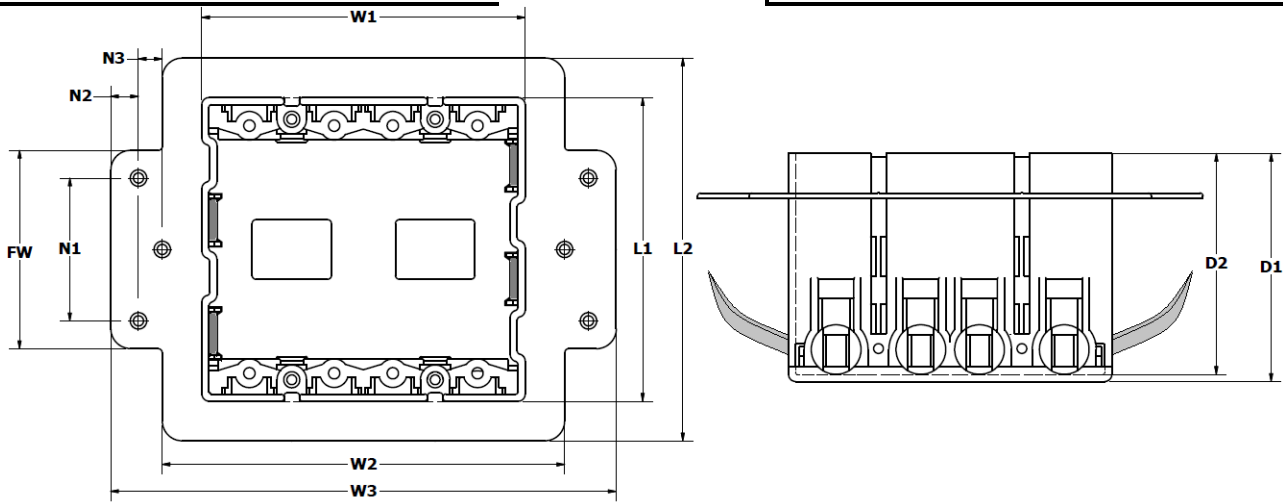

Rigid PVC Conduit Fittings

ICF BOX, DOUBLE GANG
ARMORED CABLE

Issue date:
Date D' emission: 2012 11 23

Supercedes:
Remplace: 2012 11 15

L1		L2		W1		W2		W3		F	
in	mm	in	mm	in	mm	in	mm	in	mm	in	mm
3.83	97.2	4.83	122.6	4.08	103.7	5.08	129	6.38	162	0.5	12.7
FW		N1		N2		N3		D1		D2	
in	mm	in	mm	in	mm	in	mm	in	mm	in	mm
2.5	63.5	1.8	45.7	0.35	8.9	0.3	7.6	2.88	73	2.8	71.4

P/N.	Description	Hinge pin code	PVC AC Bracket code	8/32x1" BX Bracket Screw	6/32x5/8" Pan comb Screw	6.32x1/2" Pan comb Screw	AC Bracket Device Link	AC Metal Back plate
220007	ICF-2-CU	097148(4)	097147(8)	472149(8)	372302 (4)		372041(4)	372039(1)
220010	ICF-2-CLU	097148(4)	097147(8)	472149(8)		372301(4)		372039(1)