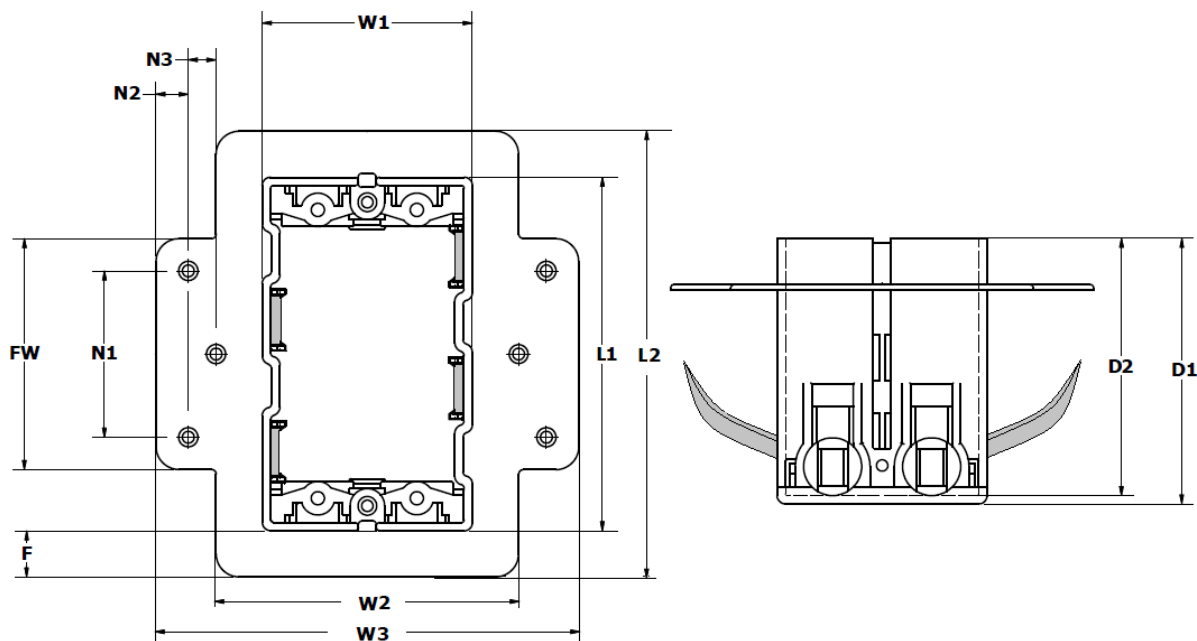

## Rigid PVC Conduit Fittings

### ICF BOX, SINGLE GANG ARMORED CABLE

Issue date:  
Date D'émission: 2012 11 23

Supercedes:  
Remplace: 2012 11 15

L1		L2		W1		W2		W3		F	
in	mm	in	mm	in	mm	in	mm	in	mm	in	mm
3.83	97.2	4.83	122.6	2.27	57.7	3.27	83	4.57	116	0.5	12.7
FW		N1		N2		N3		D1		D2	
in	mm	in	mm	in	mm	in	mm	in	mm	in	mm
2.5	63.5	1.8	45.7	0.35	8.9	0.3	7.6	2.88	73	2.8	71.4

P/N.	Box type	Description	Hinge pin code	PVC AC Bracket code	8/32x1" BX Bracket Screw	6/32x5/8" Pan comb Screw	6.32x1/2" Pan comb Screw	AC Bracket Device Link	AC Metal Back plate
220006	SG	ICF-1-CU	097148(4)	097147(4)	472149(4)	372302 (2)		372041(2)	372038(1)
220009	SG	ICF-1-CLU	097148(4)	097147(4)	472149(4)		372301(2)		372038(1)