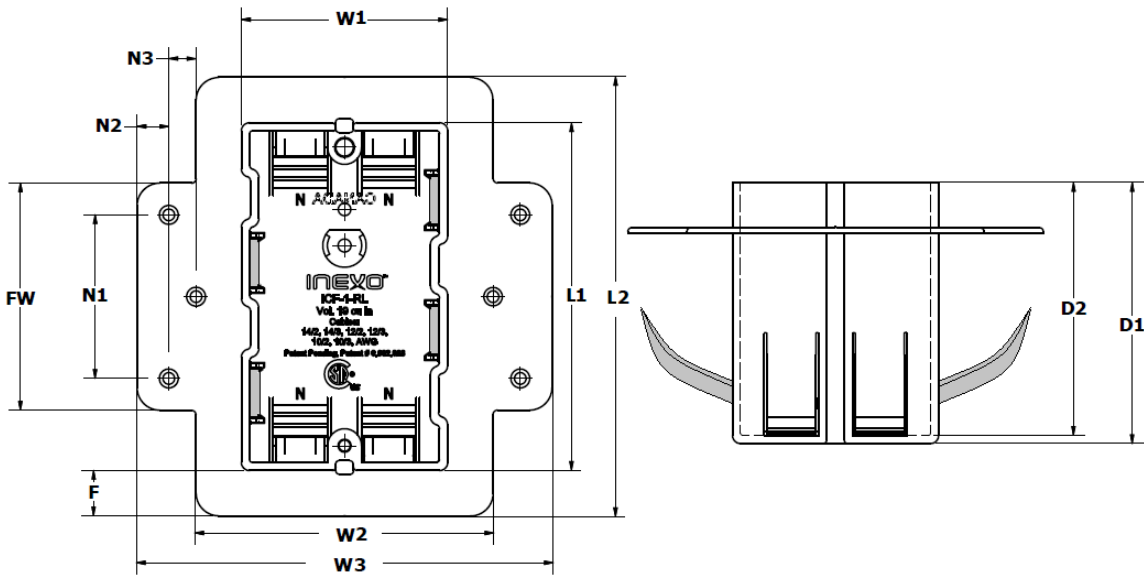

Rigid PVC Conduit Fittings

ICF BOX, SINGLE GANG NMD

Issue date:
Date D’emission: 2012 11 23
Supercedes:
Remplace: 2012 11 15

L1		L2		W1		W2		W3		F	
in	mm	in	mm	in	mm	in	mm	in	mm	in	mm
3.83	97.2	4.83	122.6	2.27	57.7	3.27	83	4.57	116	0.5	12.7
FW		N1		N2		N3		D1		D2	
in	mm	in	mm	in	mm	in	mm	in	mm	in	mm
2.5	63.5	1.8	45.7	0.35	8.9	0.3	7.6	2.88	73	2.8	71.4

Part Code	Description	Hinge Pin Code	Ground Bracket w/ ground screw
220000	ICF-1-RL	097148(4)	None
220003	ICF-1-RLX	097148(4)	472146