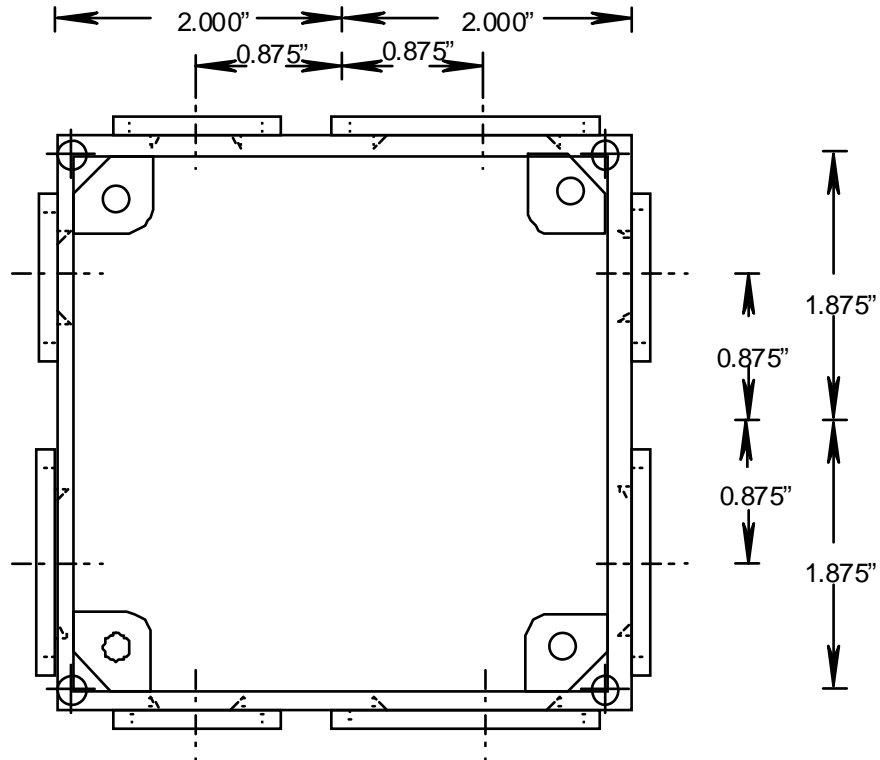

RIGID PVC CONDUIT FITTINGS

ISSUE DATE:
DATE D'EMISSION: 2005 03 15

SLAB BOX, WITH KNOCKOUTS
MB-10/20, 089016

SUPERCEDES:
REPLACE:

0

PART LIST:

DESCRIPTION	PART NUMBER	Quantity
6-X5/8 PAN SOC SCREW	072250	4
SLAB BOX LID	097067	1
SMB10/20 BODY	097066	1

MB10/20 089016