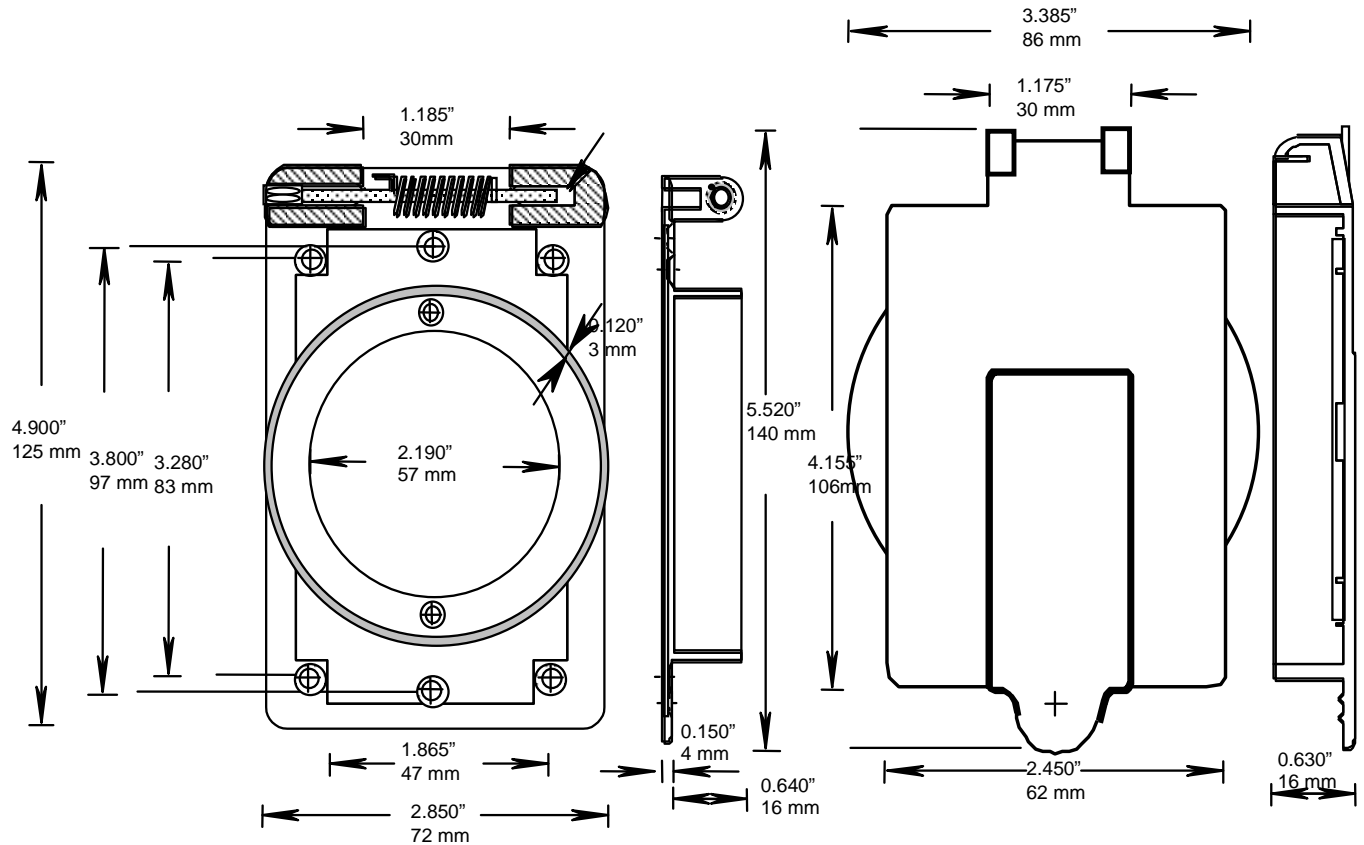

CSA, UL

RIGID PVC CONDUIT FITTINGS - KRALOY

WTL50 SINGLE GANG SINGLE RECEPTACLE  
50 AMP COVERS, 078909, 178143

ISSUE DATE:

DATE D'EMISSION: 2007 06 30

SUPERCEDES:

REPLACE: 2004 05 15

2

**PARTS LIST:**

072837 (1), W SERIES BASE GASKET

072836 (1), W SERIES COVER GASKET

172652 (4), 6-32 X 17/32 QUADREX SCREWS

072544 (1), BRASS HINGE PINS

072548 (1), TORSION SPRING