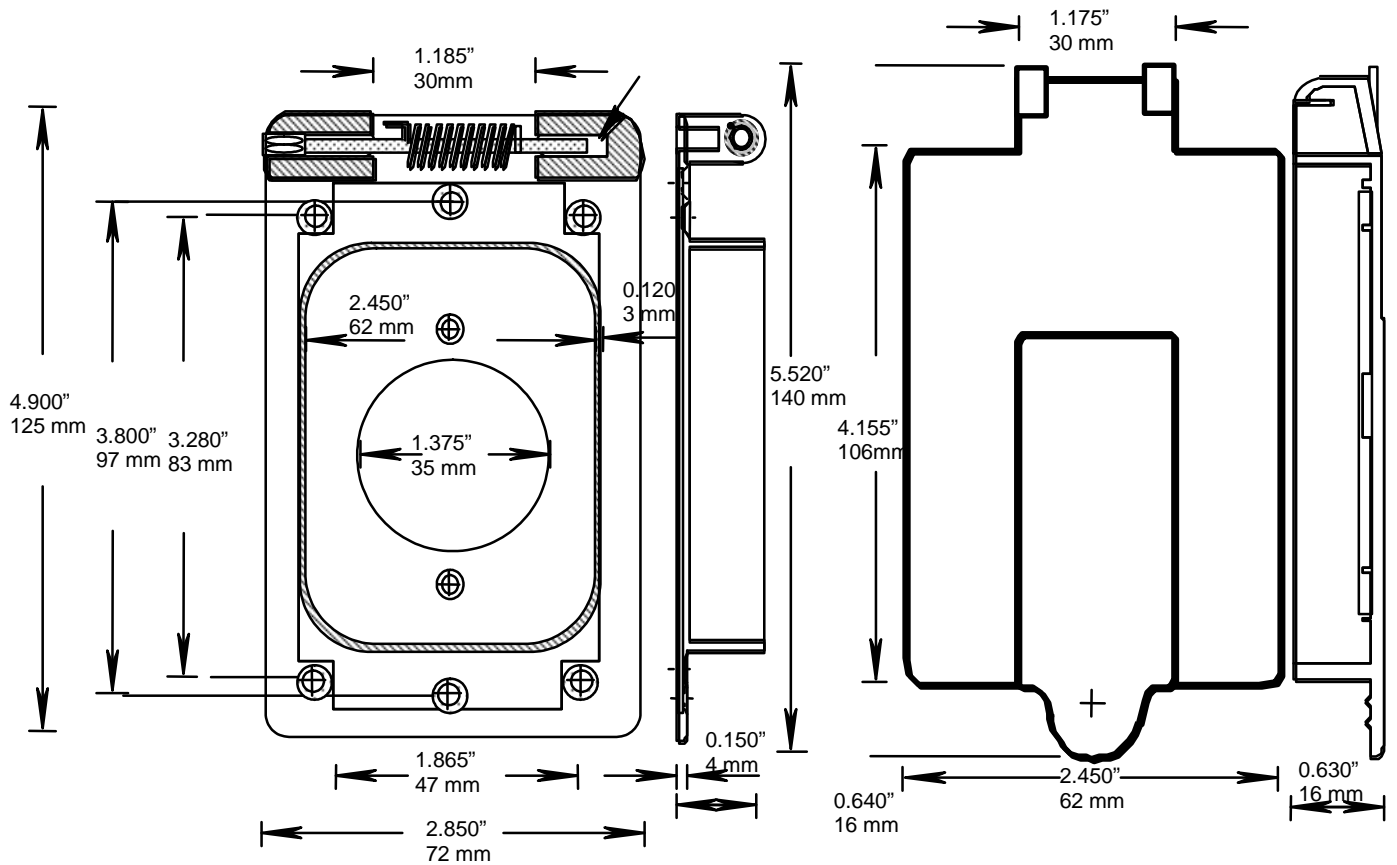

CSA, UL

RIGID PVC CONDUIT FITTINGS - KRALOY

WTL15 SINGLE GANG SINGLE RECEPTACLE
15 AMP COVERS, 078904, 178142

ISSUE DATE:

DATE D'EMISSION: 2007 06 30

SUPERCEDES:

REPLACE: 2007 01 30

3

PARTS LIST:

072837 (1), W SERIES BASE GASKET

072836 (1), W SERIES COVER GASKET

172652 (4), 6-32 X 17/32 QUADREX SCREWS

072544 (1), BRASS HINGE PINS

072548 (1), TORSION SPRING