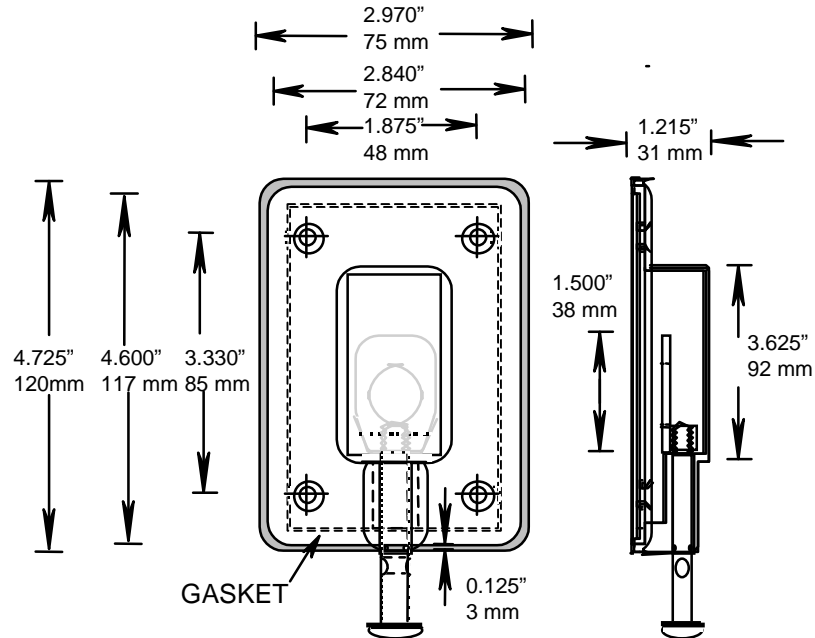

CSA, UL

RIGID PVC CONDUIT FITTINGS - KRALOY

VPT15/10 SINGLE GANG PLUNGER STYLE
COVERS, 078899, 178158

ISSUE DATE:

DATE D'EMISSION: 2007 06 30

SUPERCEDES:

REPLACE: 2004 05 15

2

PART DESCRIPTION	PART CODE	QUANTITY
SINGLE GANG GASKET	097982	1
6-32x17/32 QUADREX SCREW	172652	4
PLUNGER FOR VPT1510	097983	1
1/4" O-RING #10	072280	1

PLUNGER DIMENSIONS: Shaft (LENGTH X OD) = 2.125" X 0.396" (54 mm X 10.1 mm)

Shaft Hole = 0.219" (5.6mm)

Bracket (L X W X D) = 1.500 X 0.875 X 0.625 (38.1 mm X 22.2 mm X 15.9 mm)

Raised Portion of Cover (L X W X D) = 3.625" X 1.063" X 0.875" (92.1mm X 27.0mm X 22.2mm)