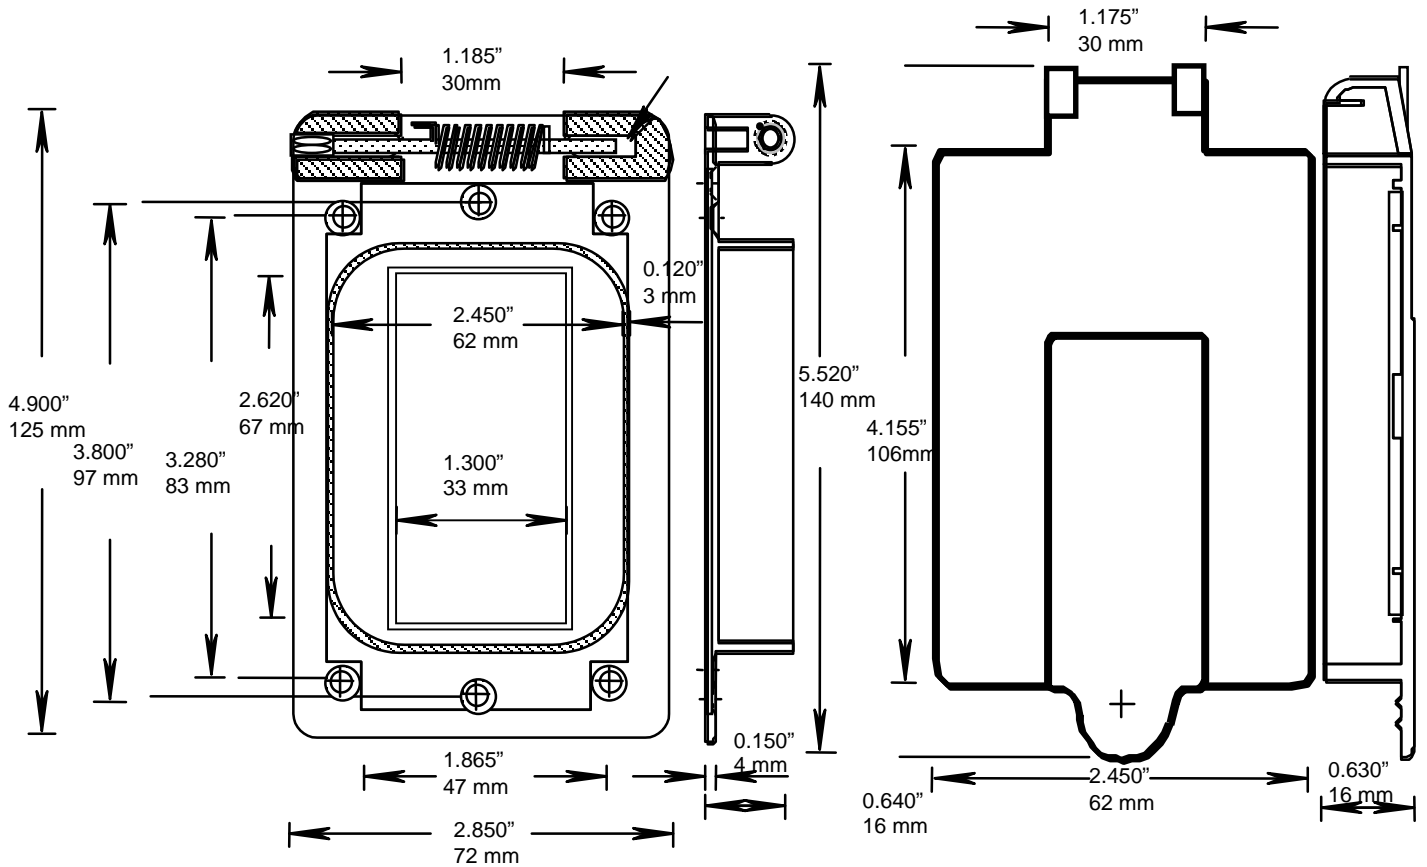

CSA, UL

RIGID PVC CONDUIT FITTINGS - KRALOY

WGF15/10 SINGLE GANG GROUND FAULT  
COVERS

ISSUE DATE:

DATE D'EMISSION: 2007 06 30

SUPERCEDES:

REPLACE: 2002 01 15

2

PRODUCT CODE	PART NUMBER
078844	WGF15/10 (WHT)
078902	WGF15/10
178050	WGF15/10 (BULK)

**PARTS LIST:**

072837 (1), W SERIES BASE GASKET

072836 (1), W SERIES COVER GASKET

172652 (4), 6-32 X 17/32 QUADREX SCREWS

072544 (1), BRASS HINGE PINS

072548 (1), TORSION SPRING