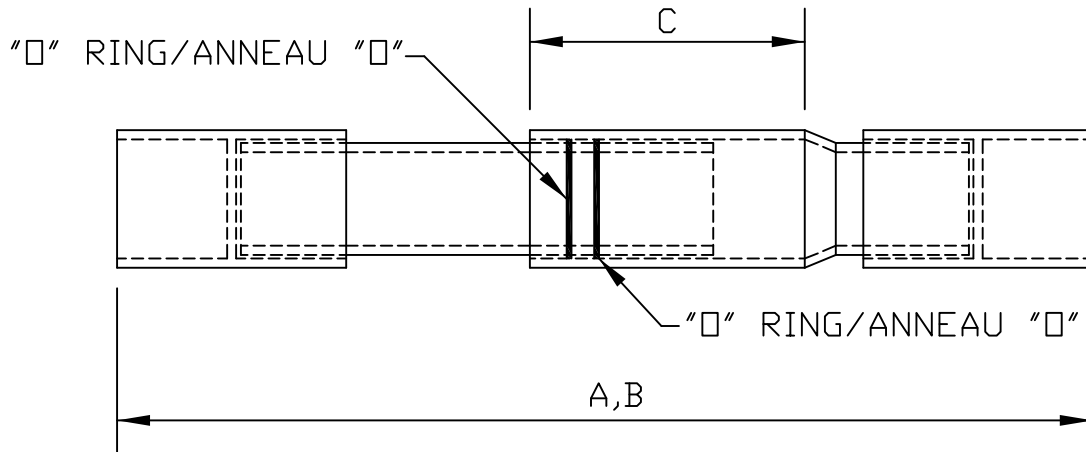

RIGID PVC CONDUIT  
CONDUIT RIGIDE EN PVC

EXPANSION JOINT / JOINT EXPANSION

ISSUE DATE: 2007 12 21  
DATE D'EMISSION:

SUPERSEDES: 2003 07 31  
REPLACE:

CODE	Size Grosueur	A Ref.	B Ref.	C Ref.
076136 PW 076598 076824 077391 078339	129mm (5")	660mm (26.0")	864mm (34.0")	330mm (13.0")
076599 PW 076850 077392 078340	155mm (6")	660mm (26.0")	864mm (34.0")	368mm (14.50")