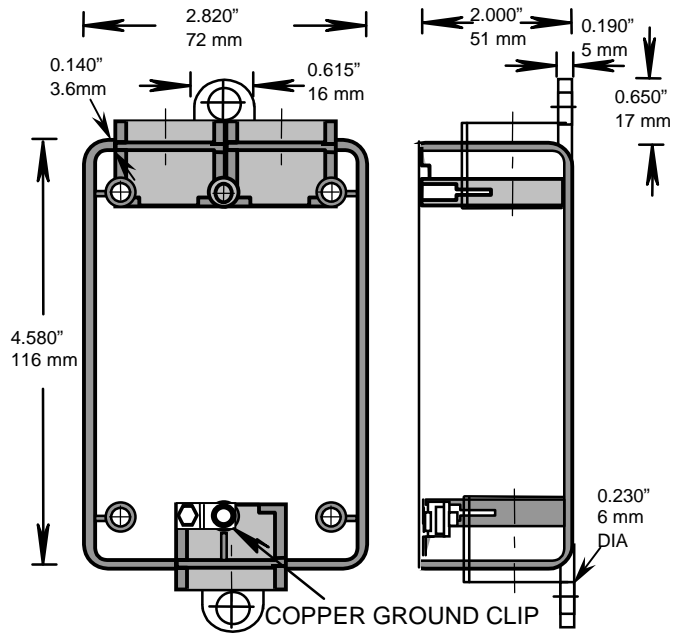

CSA, ULI

RIGID PVC CONDUIT FITTINGS - KRALOY

FSCC SINGLE GANG BOXES

ISSUE DATE:

DATE D'EMISSION: 2004 05 15

SUPERCEDES:

REPLACE: 2001 07 20

2

PRODUCT CODE	PART NUMBER	VOLUME	
		(cubic in)	(cubic mm)
078235	FSCC05	16.3	267.3
078236	FSCC07	16.3	267.3
178152	FSCC05	16.3	267.3

INSERTS AND GROUND CLIP

DESCRIPTION	PART NUMBER	SIZE	QUANTITY
REGULAR INSERT	072537	6-32	5
COLLAR INSERT	072536	6-32	1
SCREW(HEXHEAD COMB)WITH GROUND CLIP	072512	10-32 X 5/16	1

Filename: KRALOY-22.doc
Directory: \\Bersrvbdc\bergen\QC MANUAL
Template: C:\Documents and Settings\joelau\Application
Data\Microsoft\Templates\Normal.dot
Title: SOCKET DIMENSION
Subject:
Author: joe lau
Keywords:
Comments:
Creation Date: 1/2/2001 9:33 AM
Change Number: 4
Last Saved On: 5/9/2004 11:36 AM
Last Saved By: Joe Lau
Total Editing Time: 3 Minutes
Last Printed On: 8/8/2005 12:35 PM
As of Last Complete Printing
Number of Pages: 1
Number of Words: 53 (approx.)
Number of Characters: 305 (approx.)