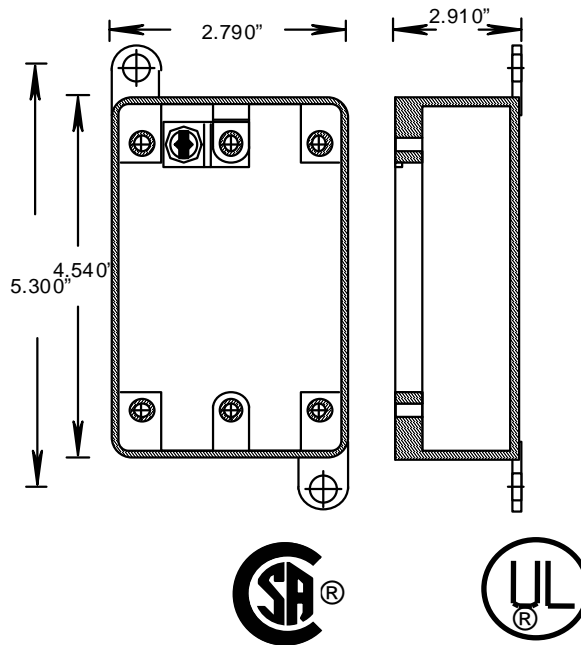

CSA, ULI

RIGID PVC CONDUIT FITTINGS - KRALOY

FD BLANK SINGLE GANG DEEP BOXES

ISSUE DATE:
DATE D'EMISSION: 2005 07 30

SUPERCEDES:
REPLACE: 2004 04 30

3

PRODUCT CODE	PART NUMBER	VOLUME	
		(cubic in)	(cubic mm)
078215	FD BLANK	26.0	426.4
178127	FD BLANK	26.0	426.4

INSERTS AND GROUND CLIP

DESCRIPTION	PART NUMBER	SIZE	QUANTITY
REGULAR INSERT	072537	6-32	5
COLLAR INSERT	072536	6-32	1
REGULAR INSERT	072539	10-32	1
SCREW(HEXHEAD COMB)WITH GROUND CLIP	072512	10-32 X 5/16	1

Filename: KRALOY-17.doc
Directory: \\Bersrvbdc\bergen\QC MANUAL
Template: C:\Documents and Settings\joelau\Application
Data\Microsoft\Templates\Normal.dot
Title: SOCKET DIMENSION
Subject:
Author: joe lau
Keywords:
Comments:
Creation Date: 1/2/2001 9:20 AM
Change Number: 6
Last Saved On: 7/25/2005 10:10 AM
Last Saved By: joelau
Total Editing Time: 3 Minutes
Last Printed On: 8/8/2005 12:36 PM
As of Last Complete Printing
Number of Pages: 1
Number of Words: 51 (approx.)
Number of Characters: 291 (approx.)