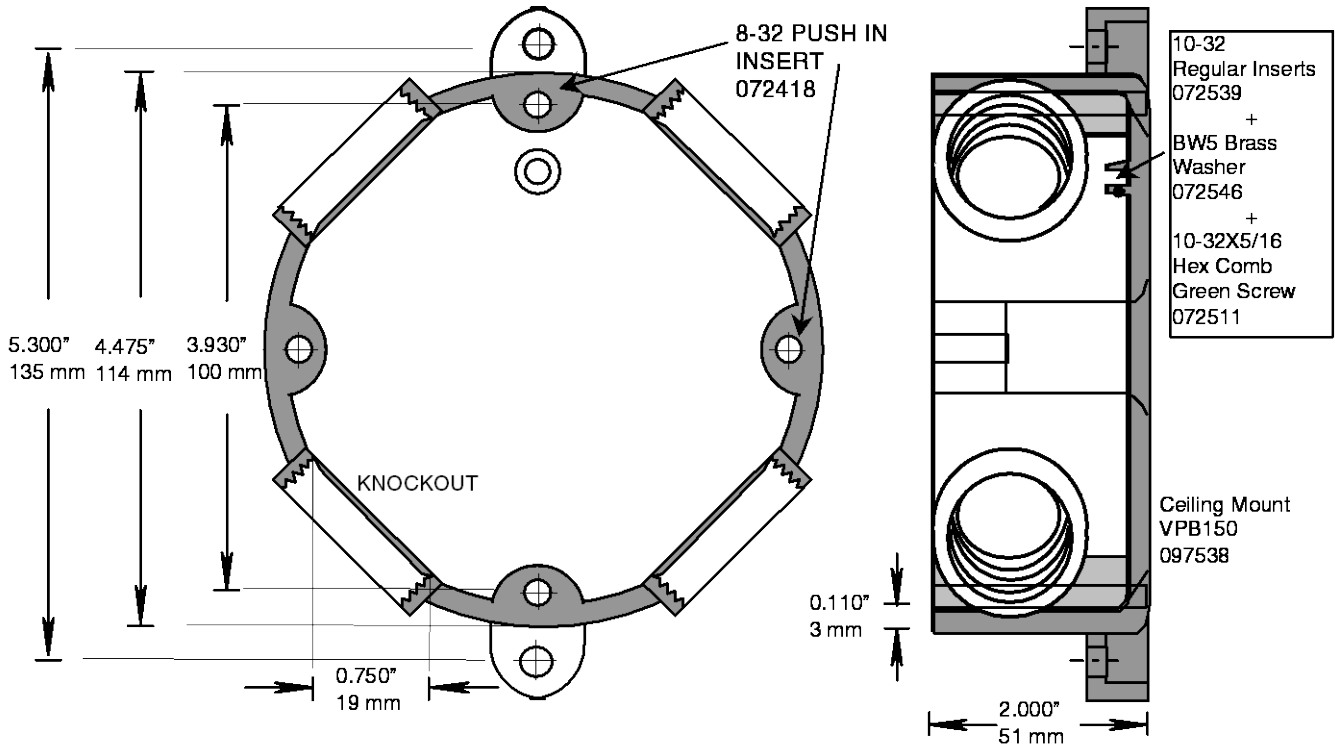

NON-METALLIC LIGHT FIXTURES

ISSUE DATE:
DATE D'EMISSION: 2003 05 15

CEILING MOUNTS, VPB150

SUPERCEDES:
REPLACE: 2003 04 15

3

COMMON PART LIST:

DESCRIPTION	PART NUMBER	QUANTITY
10-32 REGULAR INSERTS	072539	1
8-32 REGULAR INSERTS	072538	4
CEILING MOUNT VPB150	097538	1
10-32 X 5/16 HEX HEAD COMB GREEN SCREW	072511	1
BRASS WASHER BW5	072546	1

SPECIFIC PART LIST:

PRODUCT CODE	PART NUMBER
076318*	NVX Ceiling Mount Assembly, KILLARK
077243	VPB150 Ceiling Mount Assembly
077258**	VPB150 Ceiling Mount Assembly, Red Dot

* With Killark Logo

** **Red Dot Location**